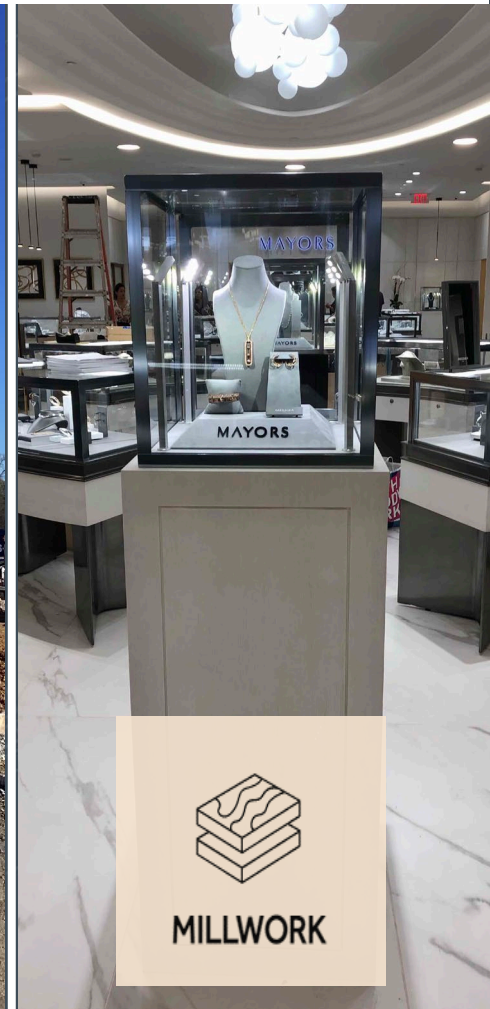

DAVID NICE
BUILDERS