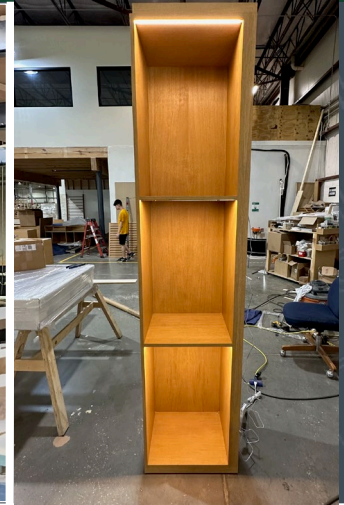

MILLWORK SHOP

757.566.3032 | info@davidnicebuilders.com | davidnicebuilders.com |