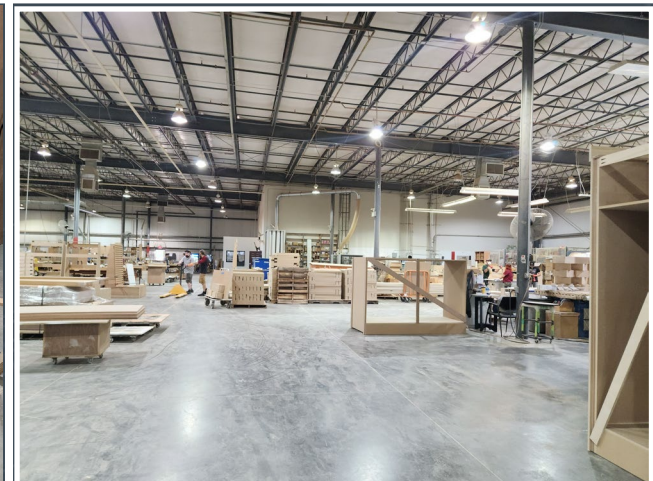

MILLWORK SHOP

757.566.3032 | info@davidnicebuilders.com | davidnicebuilders.com |