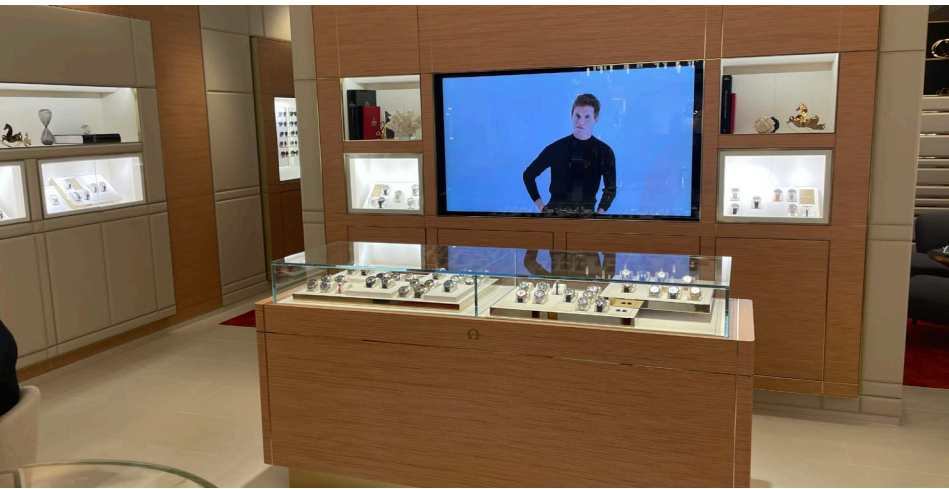

RETAIL

757.566.3032 | info@davidnicebuilders.com | davidnicebuilders.com |