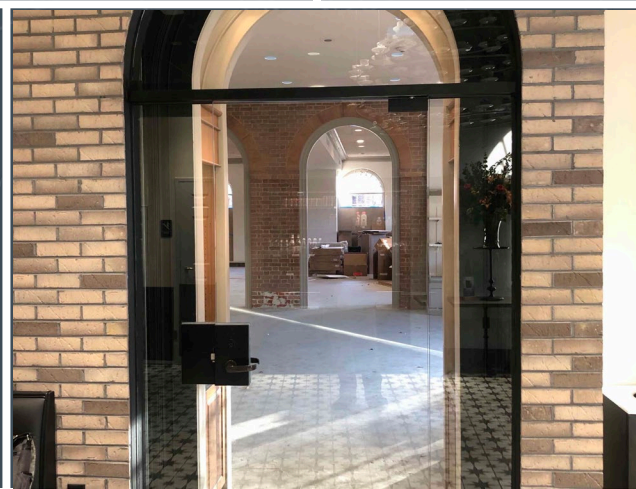

RETAIL

757.566.3032 | info@davidnicebuilders.com | davidnicebuilders.com |