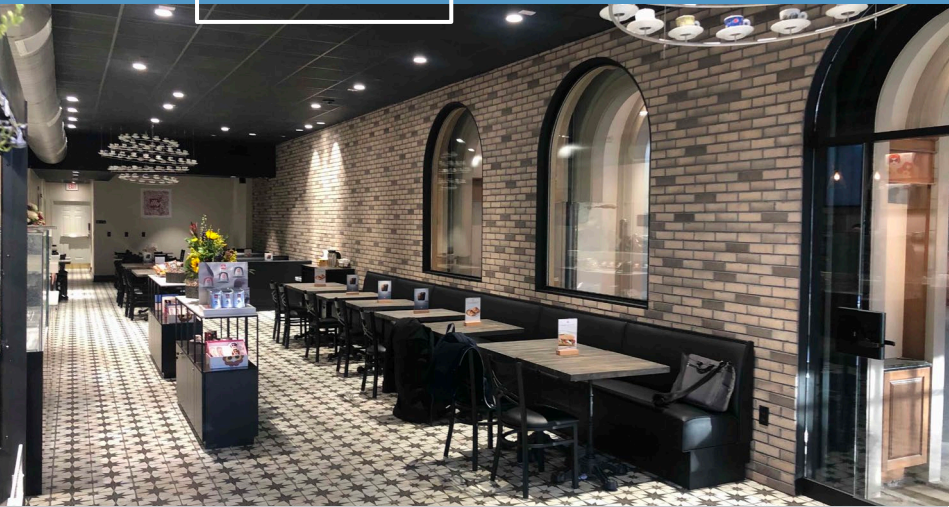

RETAIL

757.566.3032 | info@davidnicebuilders.com | davidnicebuilders.com |